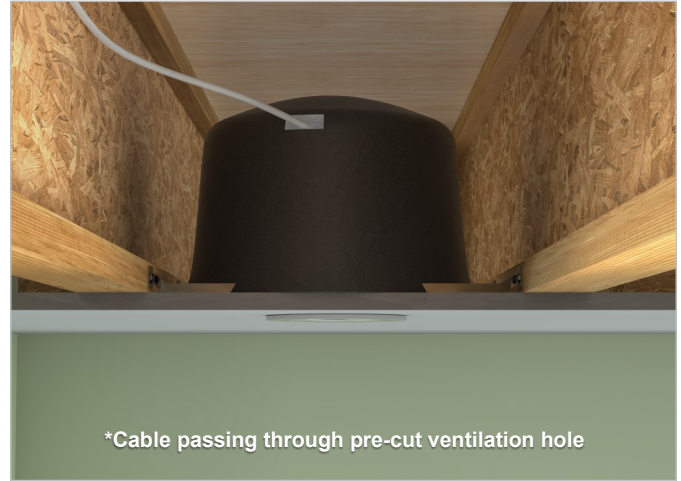

UL Classified for recessed can lights up to 6"

The FF109-300 UL Fire Rated cover is a dome-shaped cover which has been designed to help maintain the integrity of fire rated ceilings for one hour when using recessed light fixtures. The unique design gives the architect, specifier and installer **more freedom in fixture selection** as the covers are suited to a wide range of recessed lights.

## Key Benefits

- ⇒ 60 minute protection
- ⇒ **Fits most popular IC rated fixtures**
- ⇒ For use with recessed incandescent, fluorescent or LED light fixtures
- ⇒ Can be used in L500 floor/ceiling assemblies
- ⇒ Lightweight (approx. 1.5 lbs)
- ⇒ **Easy Installation** - can be fitted in seconds - no screws, drilling or additional sealant required
- ⇒ Flexible material enables the cover to be fitted around obstacles or retro-fitted
- ⇒ Enhances the acoustic protection of the ceiling
- ⇒ Maintenance free
- ⇒ **UL Classified**